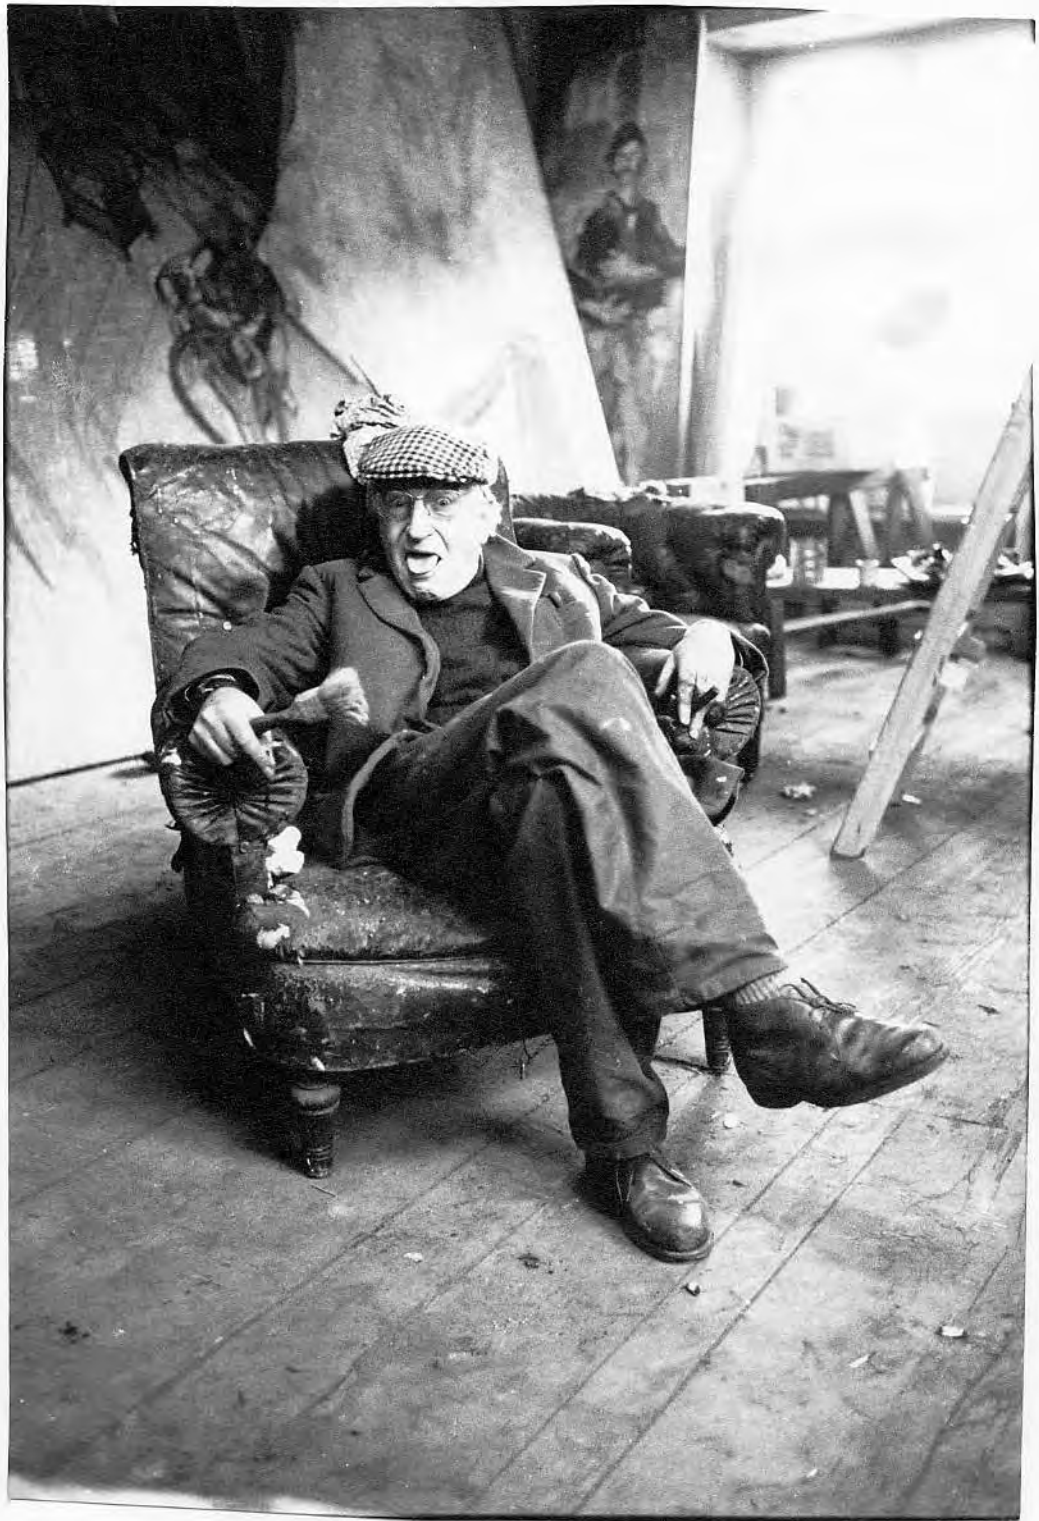

"Theater Society"  
- 1911 -

APPROCHE

*Le lit*

"PALETTE" of

La "PALETTE"

Handwritten text, likely bleed-through from the reverse side of the page, appearing as faint, mirrored script.

GEITE FAMILIE

REINER

Portrait de HUGO KOETSCHER

FAUTEUIL - FÉTICHE provenant  
de ses parents

Handwritten text, likely a caption or description of the photograph, is visible below the image. The text is faint and difficult to read, but appears to be written in a cursive or script style.