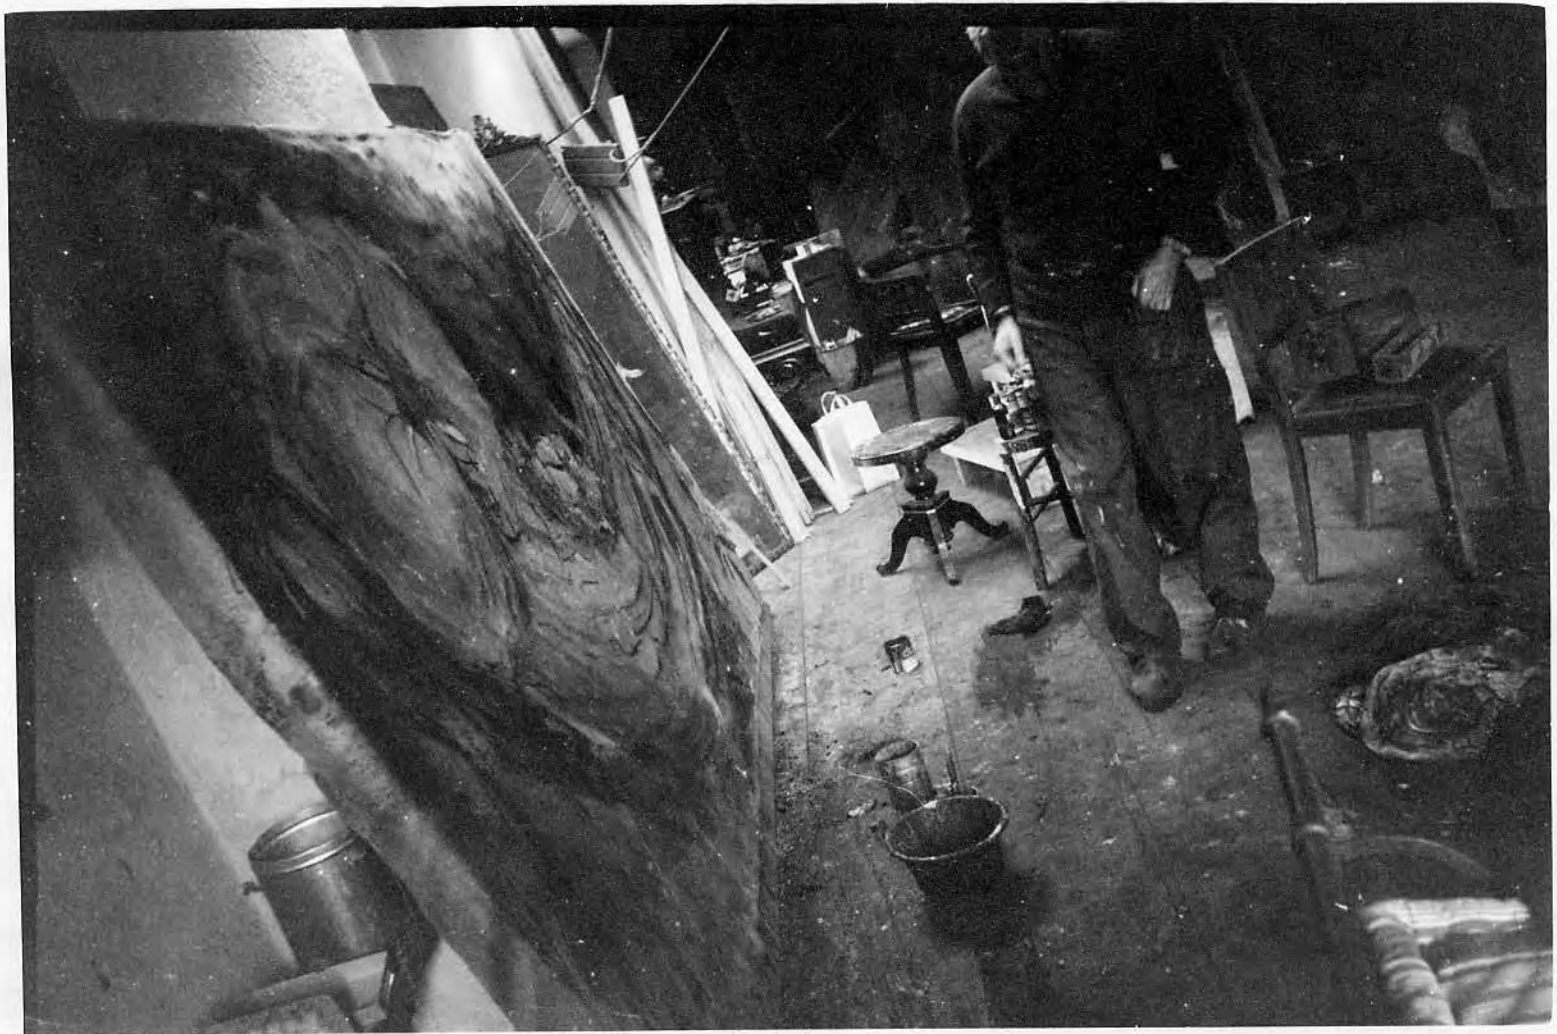

"Theater Society"  
- 1911 -

APPROCHE

*Le lit*

"PALETTE" of

La "PALETTE"

Handwritten text, likely bleed-through from the reverse side of the page, appearing as faint, mirrored script.

GEITE FAMILIE

REINER