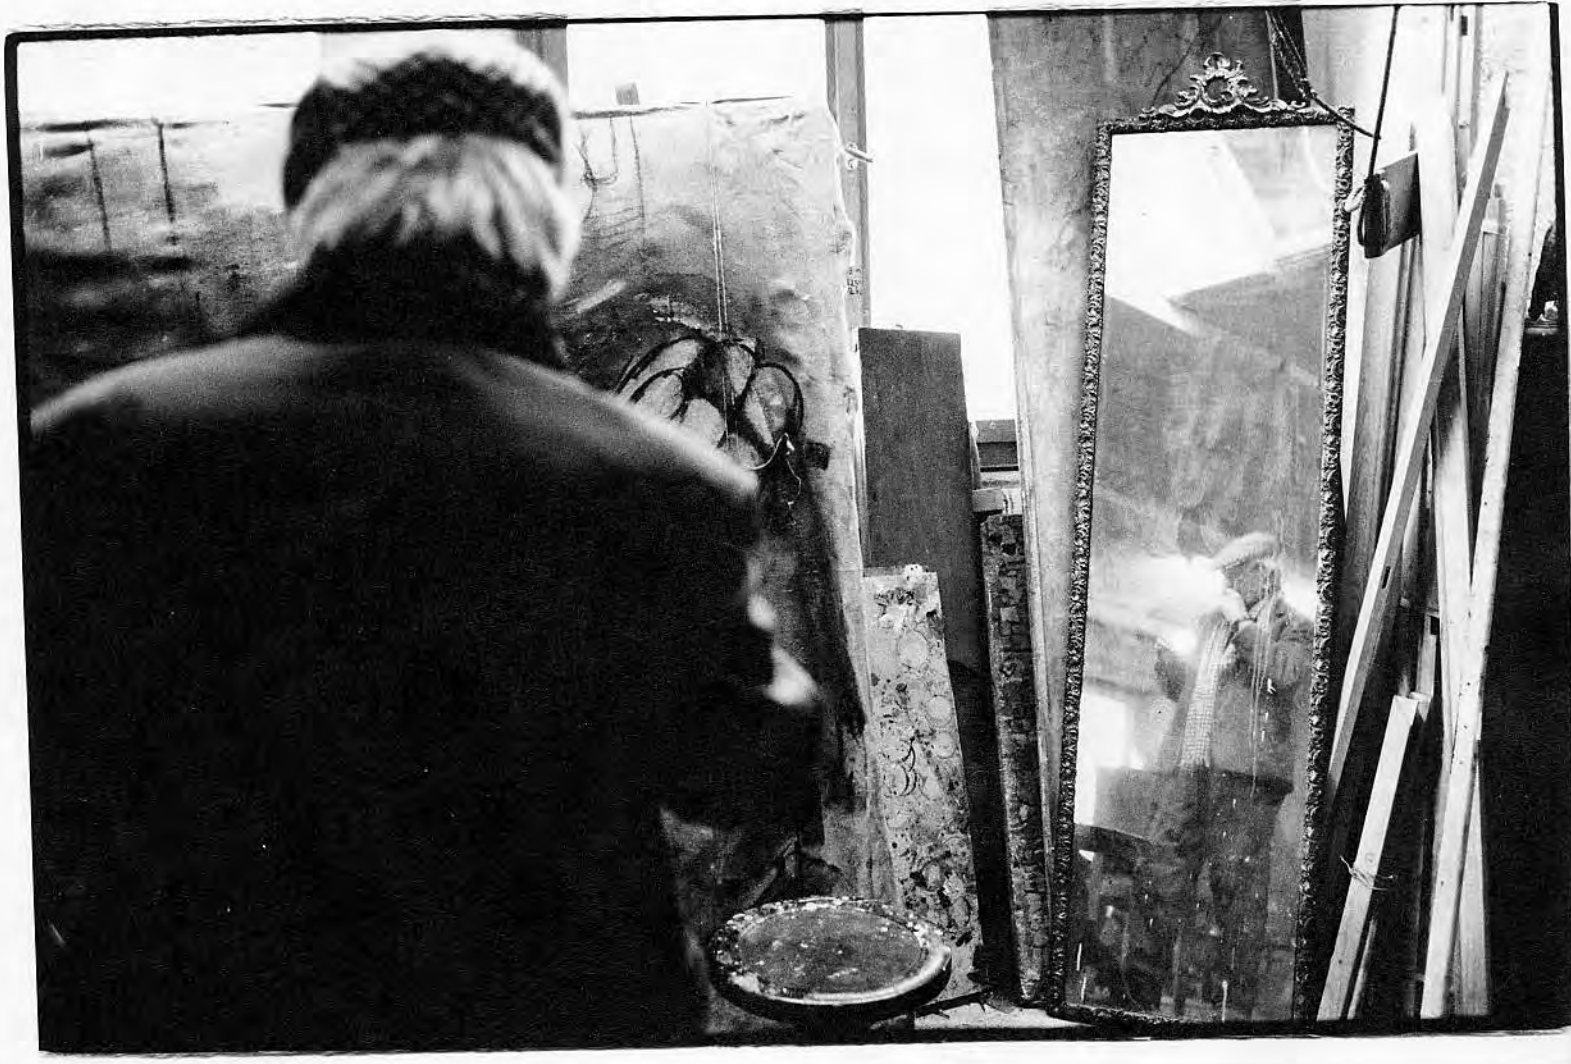

"Theater Society"  
- 1911 -

APPROCHE

*Le lit*

"PALETTE" of

La "PALETTE"

Handwritten text, likely bleed-through from the reverse side of the page, appearing as faint, mirrored script.

GEITE FAMILIE

REINER